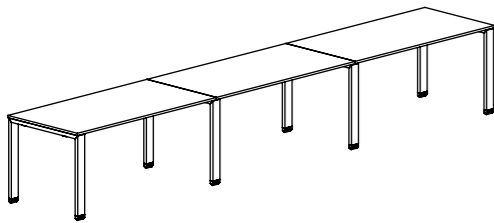

MEASURES
MEDIDAS / DIMENSIONES / MESURES

BETTER

TRIPLE DESK
SECRETÁRIA TRIPLA
MESA TRIPLE
TRIPLE BUREAU

3600/4200/4800/5400/6000 x 600 x 740
3600/4200/4800/5400/6000 x 800 x 740