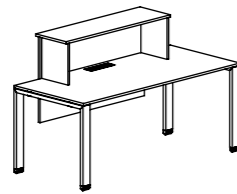

RECEPTION COUNTER
BALCÃO
RECEPCIÓN
RECEPTION

1200/1400/1600/1800/2000 x 800 x 1100

BETTER