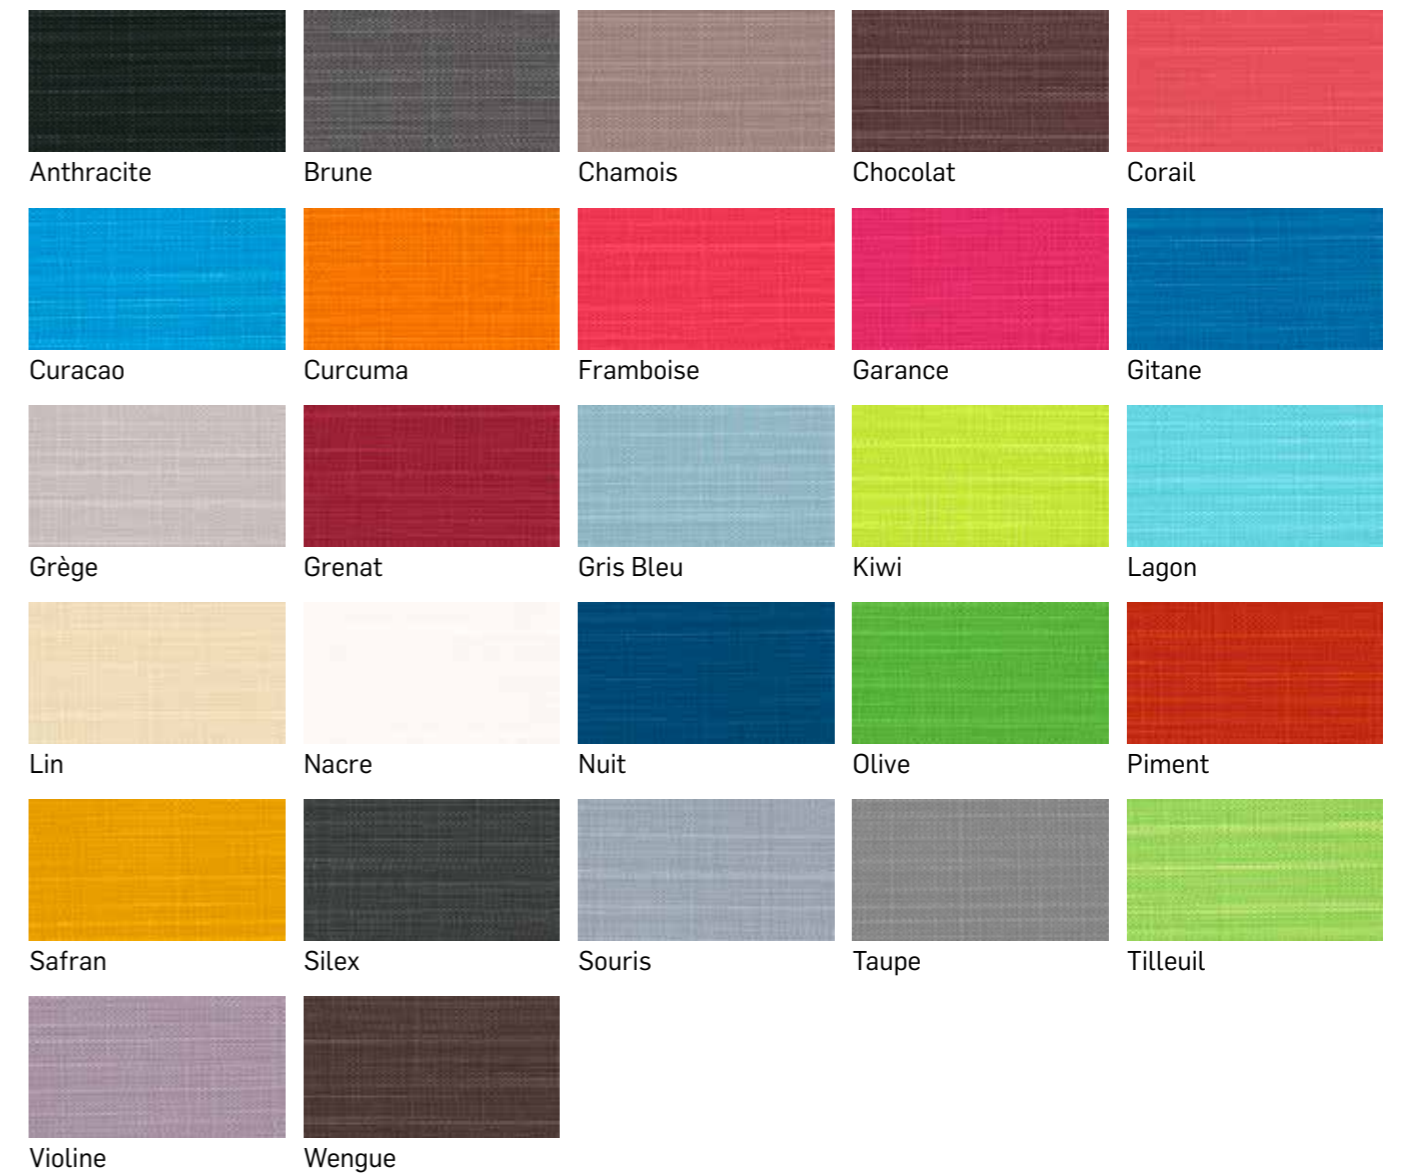

CLASSE I - ABAKA