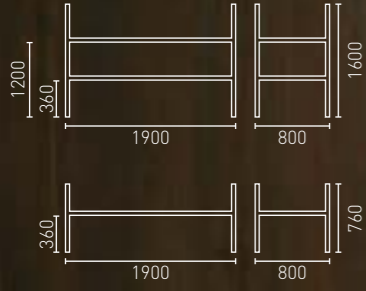

Ref. 271
Cama
Bed
Tubo / Tube: Ø30

Ref. 270
Beliche
Bunk
Tubo / Tube: Ø30

Ref. 270

Ref. 271