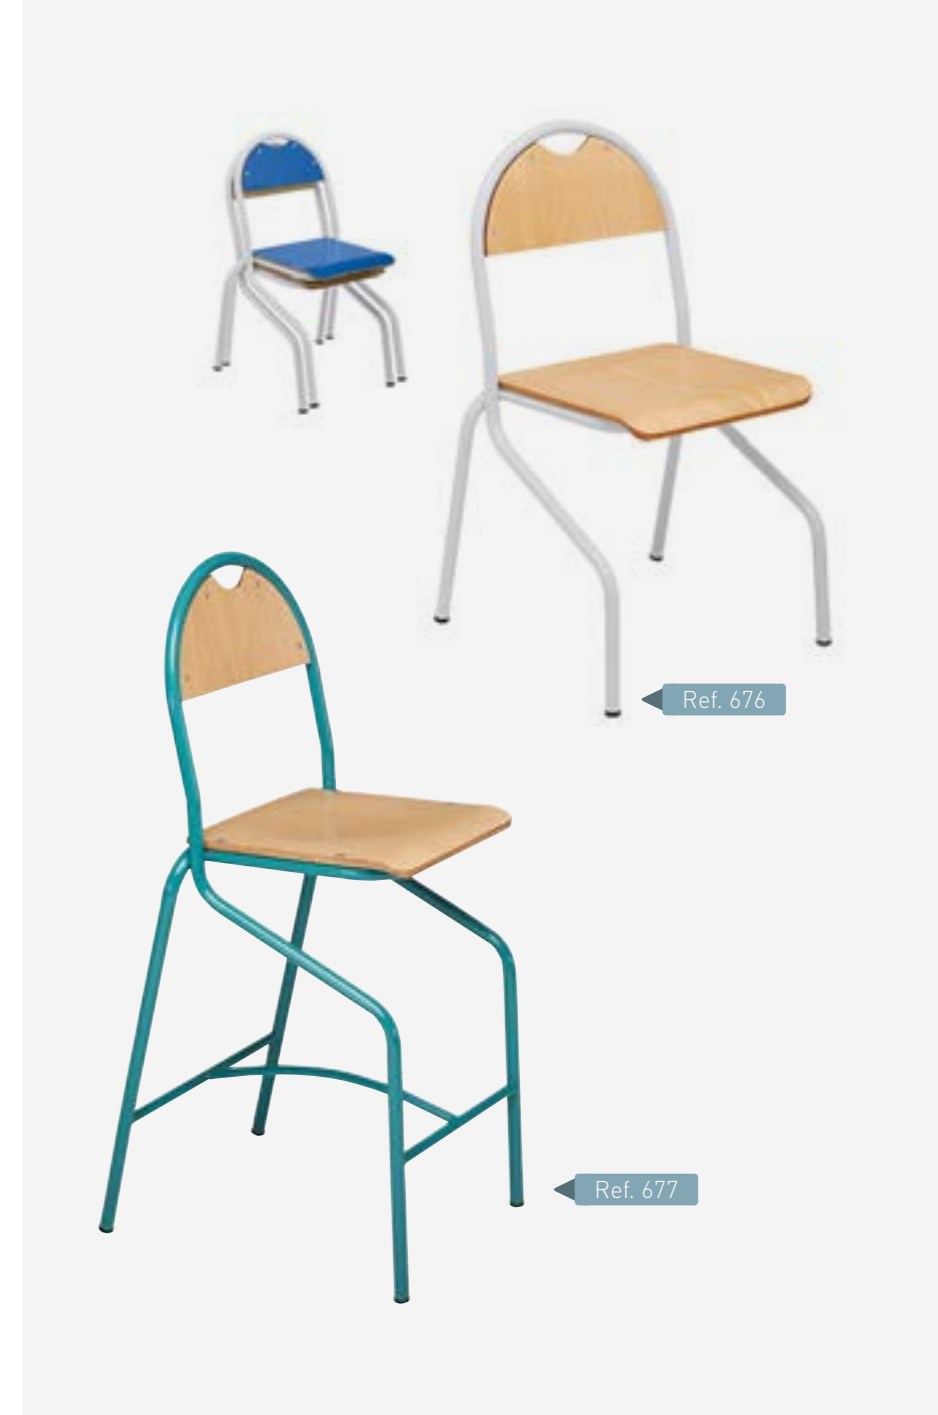

Ref. 677
Cadeira estirador
Assento curvo na frente
Drawing board chair
Curved seat in front
Tubo de aço/ Steel tube: Ø22
Costa / Back: 405x205
Assento / Seat: 370x385
Altura / Height: 670