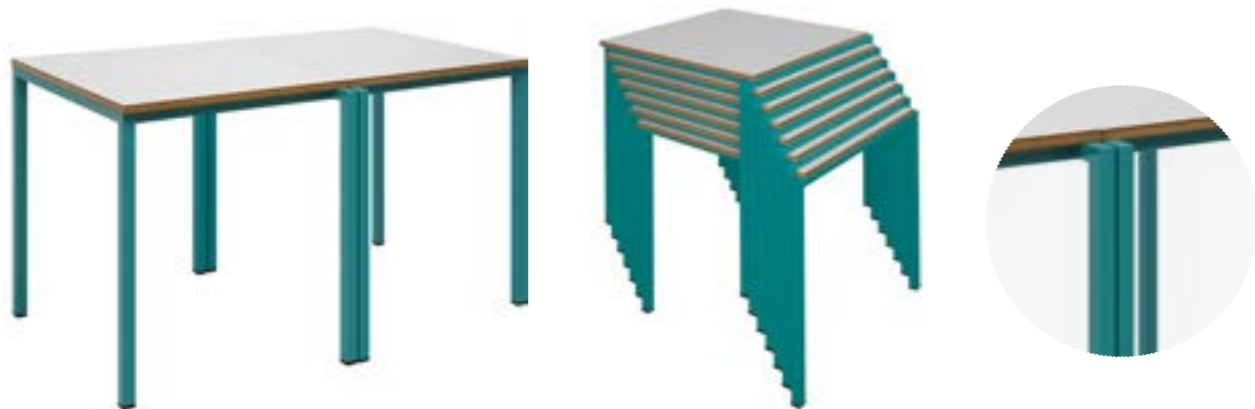

Ref. 696

Ref. 696
 Cadeira adulto empilhável
 Assento curvo na frente
*Stackable adult chair
 Curved seat in front*
 Tubo de aço / Steel tube: Ø22
 Costa / Back: 385x170
 Assento / Seat: 350x345
 Altura / Height: 410-450