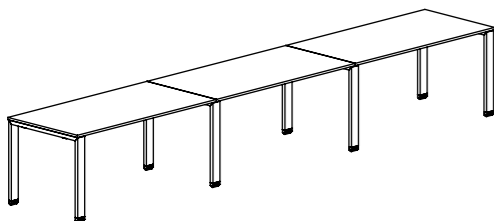

MEASURES
MEDIDAS / DIMENSIONES / MESURES

BETTER

TRIPLE DESK
SECRETÁRIA TRIPLA
MESA TRIPLE
TRIPLE BUREAU

3600/4200/4800/5400/6000 x 600 x 740
3600/4200/4800/5400/6000 x 800 x 740